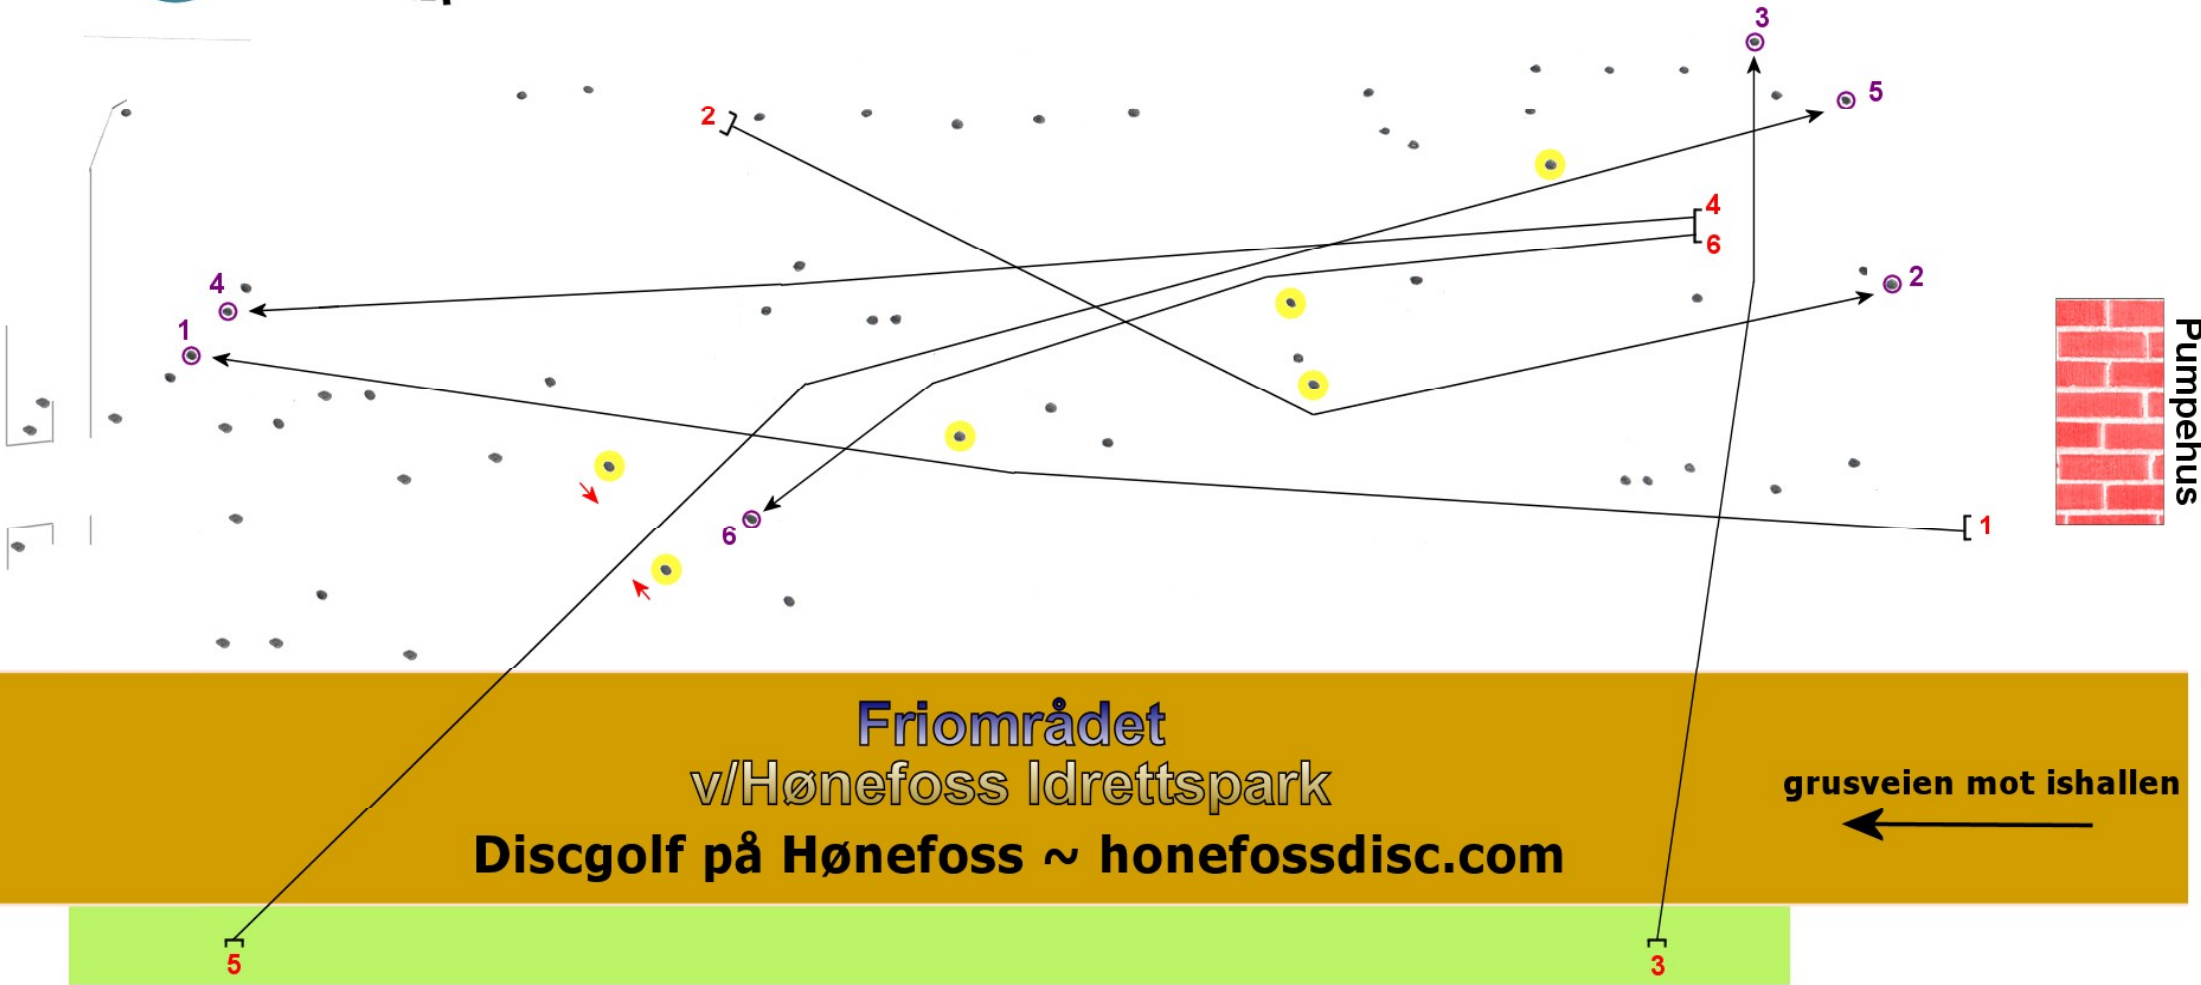

	150m	97m	78m	123m	160m	91m	
HULL:	1	2	3	4	5	6	(6 av 12 hull á par 46)
PAR:	4	3	3	4	5	3	(22)

- = mandatory
- ➔ = double mandatory
- ⌋ = tee
- = target
- = tree

All mandatorys marked along a hole's path are to be accounted for.